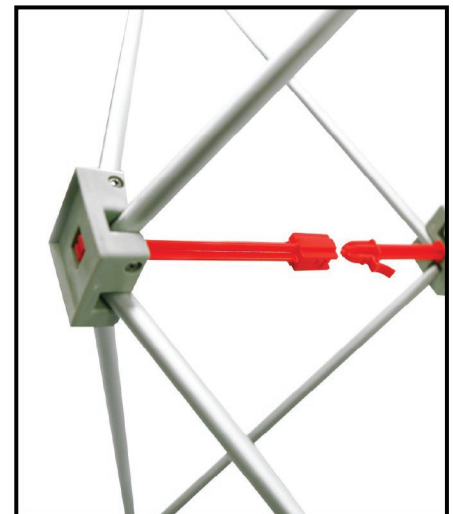

PARTS

Wheeled Bag

Frame

Graphic

DISPLAY CONSTRUCTION

Aluminum frame

GRAPHIC MATERIAL & FINISHING

Dye sublimated on One Planet, 100% recycled, fabric.

DIMENSIONS

Assembled Unit	118" w x 89" h
Graphic Size	No end caps : 118" w x 89" h With end caps : 141.6" w x 89" h
Shipping Box	Frame only : (1) 36" w x 14" h x 14" d, 28 lbs Graphic without end caps: (1) 12" w x 10" h x 8" d, 10 lbs Graphic with end caps: (1) 12" w x 10" h x 8" d, 12 lbs

1 Place frame on floor with the Velcro facing upward.

2 Begin to expand frame by gently pulling the upper hubs apart until fully spread apart.

2 Clip connectors together to securely lock in place.

4 x 3 OneFabric Flat

OP043F

5 Starting from one corner, attach loop on the edge of the graphic to the hook strips on the frame.

6 Work in continuous direction around the frame until graphic is completely attached.

7 If needed, adjust Velcro for a tighter finish.