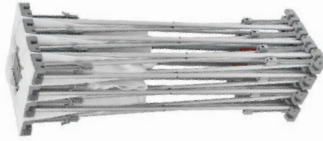

PARTS

Wheeled Bag

Frame

Graphic

DISPLAY CONSTRUCTION

Aluminum frame

GRAPHIC MATERIAL & FINISHING

Dye sublimated on One Planet, 100% recycled, fabric.

Bottles Recycled

Graphic without end caps

80

Graphic with end caps

96

LIMITED WARRANTY

- Frame : Lifetime

- Graphics : 30 days

DIMENSIONS

Assembled Unit	118" w x 89" h
Graphic Size	No end caps : 118" w x 89" h With end caps : 141.6" w x 89" h
Shipping Box	Frame only : (1) 36" w x 14" h x 14" d, 28 lbs Graphic without end caps: (1) 12" w x 10" h x 8" d, 10 lbs Graphic with end caps: (1) 12" w x 10" h x 8" d, 12 lbs

1 Place frame on floor with the Velcro facing upward.

2 Begin to expand frame by gently pulling the upper hubs apart until fully spread apart.

2 Clip connectors together to securely lock in place.

4 x 3 OneFabric Flat