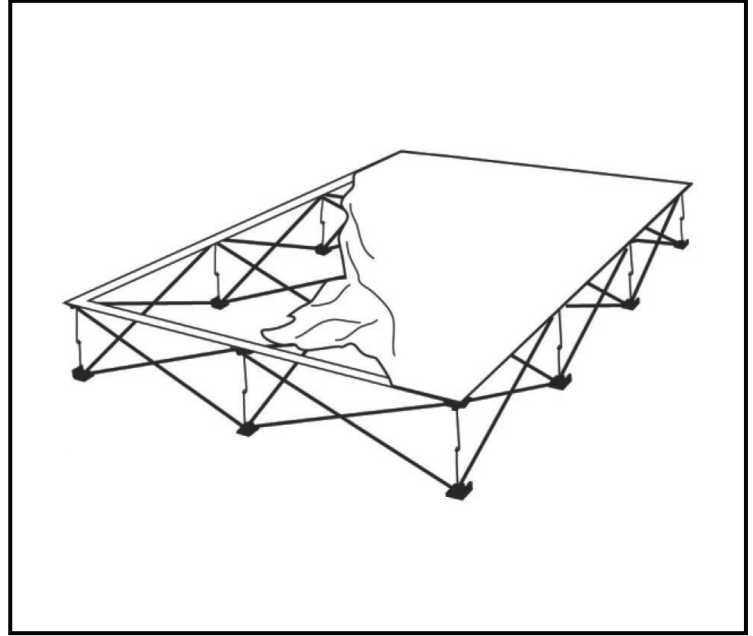

DIMENSIONS

Assembled Unit	118" w x 89" h
Graphic Size	No end caps : 118" w x 89" h With end caps : 141.6" w x 89" h
Shipping Box	Frame only : (1) 36" w x 14" h x 14" d, 28 lbs Graphic without end caps: (1) 12" w x 10" h x 8" d, 10 lbs Graphic with end caps: (1) 12" w x 10" h x 8" d, 12 lbs

1 Place frame on floor with the Velcro facing upward.

2 Begin to expand frame by gently pulling the upper hubs apart until fully spread apart.

2 Clip connectors together to securely lock in place.

4 x 3 OneFabric Flat

OP043F

5 Starting from one corner, attach loop on the edge of the graphic to the hook strips on the frame.

6 Work in continuous direction around the frame until graphic is completely attached.

7 If needed, adjust Velcro for a tighter finish.