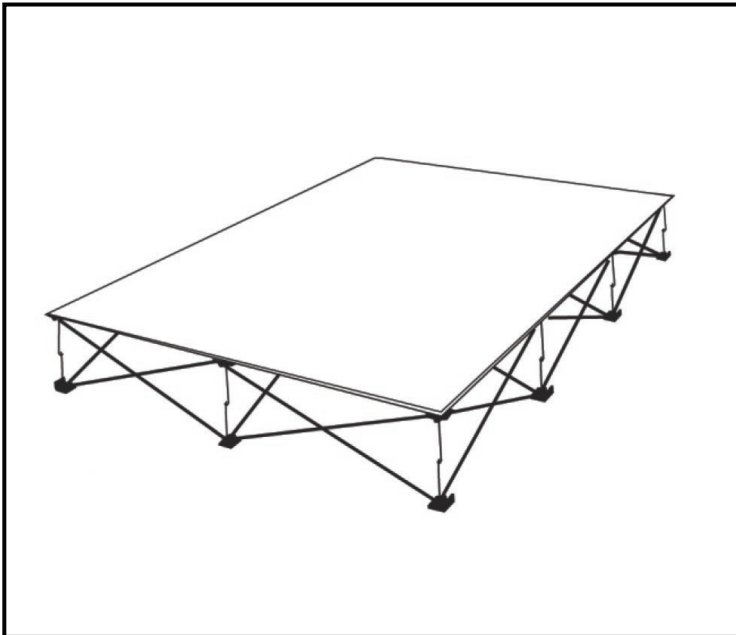

7 If needed, adjust Velcro for a tighter finish.