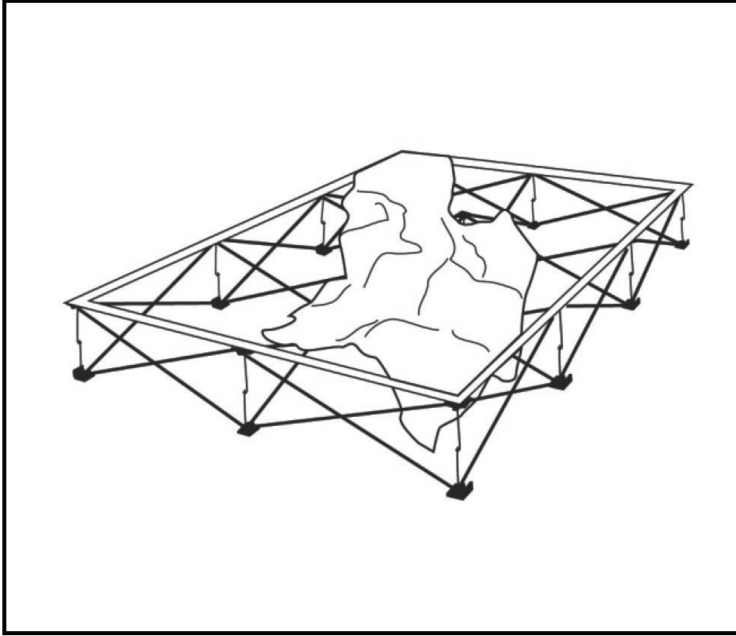

DIMENSIONS

Assembled Unit	118" w x 89" h
Graphic Size	No end caps : 118" w x 89" h With end caps : 141.6" w x 89" h
Shipping Box	Frame only : (1) 36" w x 14" h x 14" d, 28 lbs Graphic without end caps: (1) 12" w x 10" h x 8" d, 10 lbs Graphic with end caps: (1) 12" w x 10" h x 8" d, 12 lbs

1 Place frame on floor with the Velcro facing upward.

2 Begin to expand frame by gently pulling the upper hubs apart until fully spread apart.

2 Clip connectors together to securely lock in place.

4 x 3 OneFabric Flat

OP043F

5 Starting from one corner, attach loop on the edge of the graphic to the hook strips on the frame.

6 Work in continuous direction around the frame until graphic is completely attached.

7 If needed, adjust Velcro for a tighter finish.